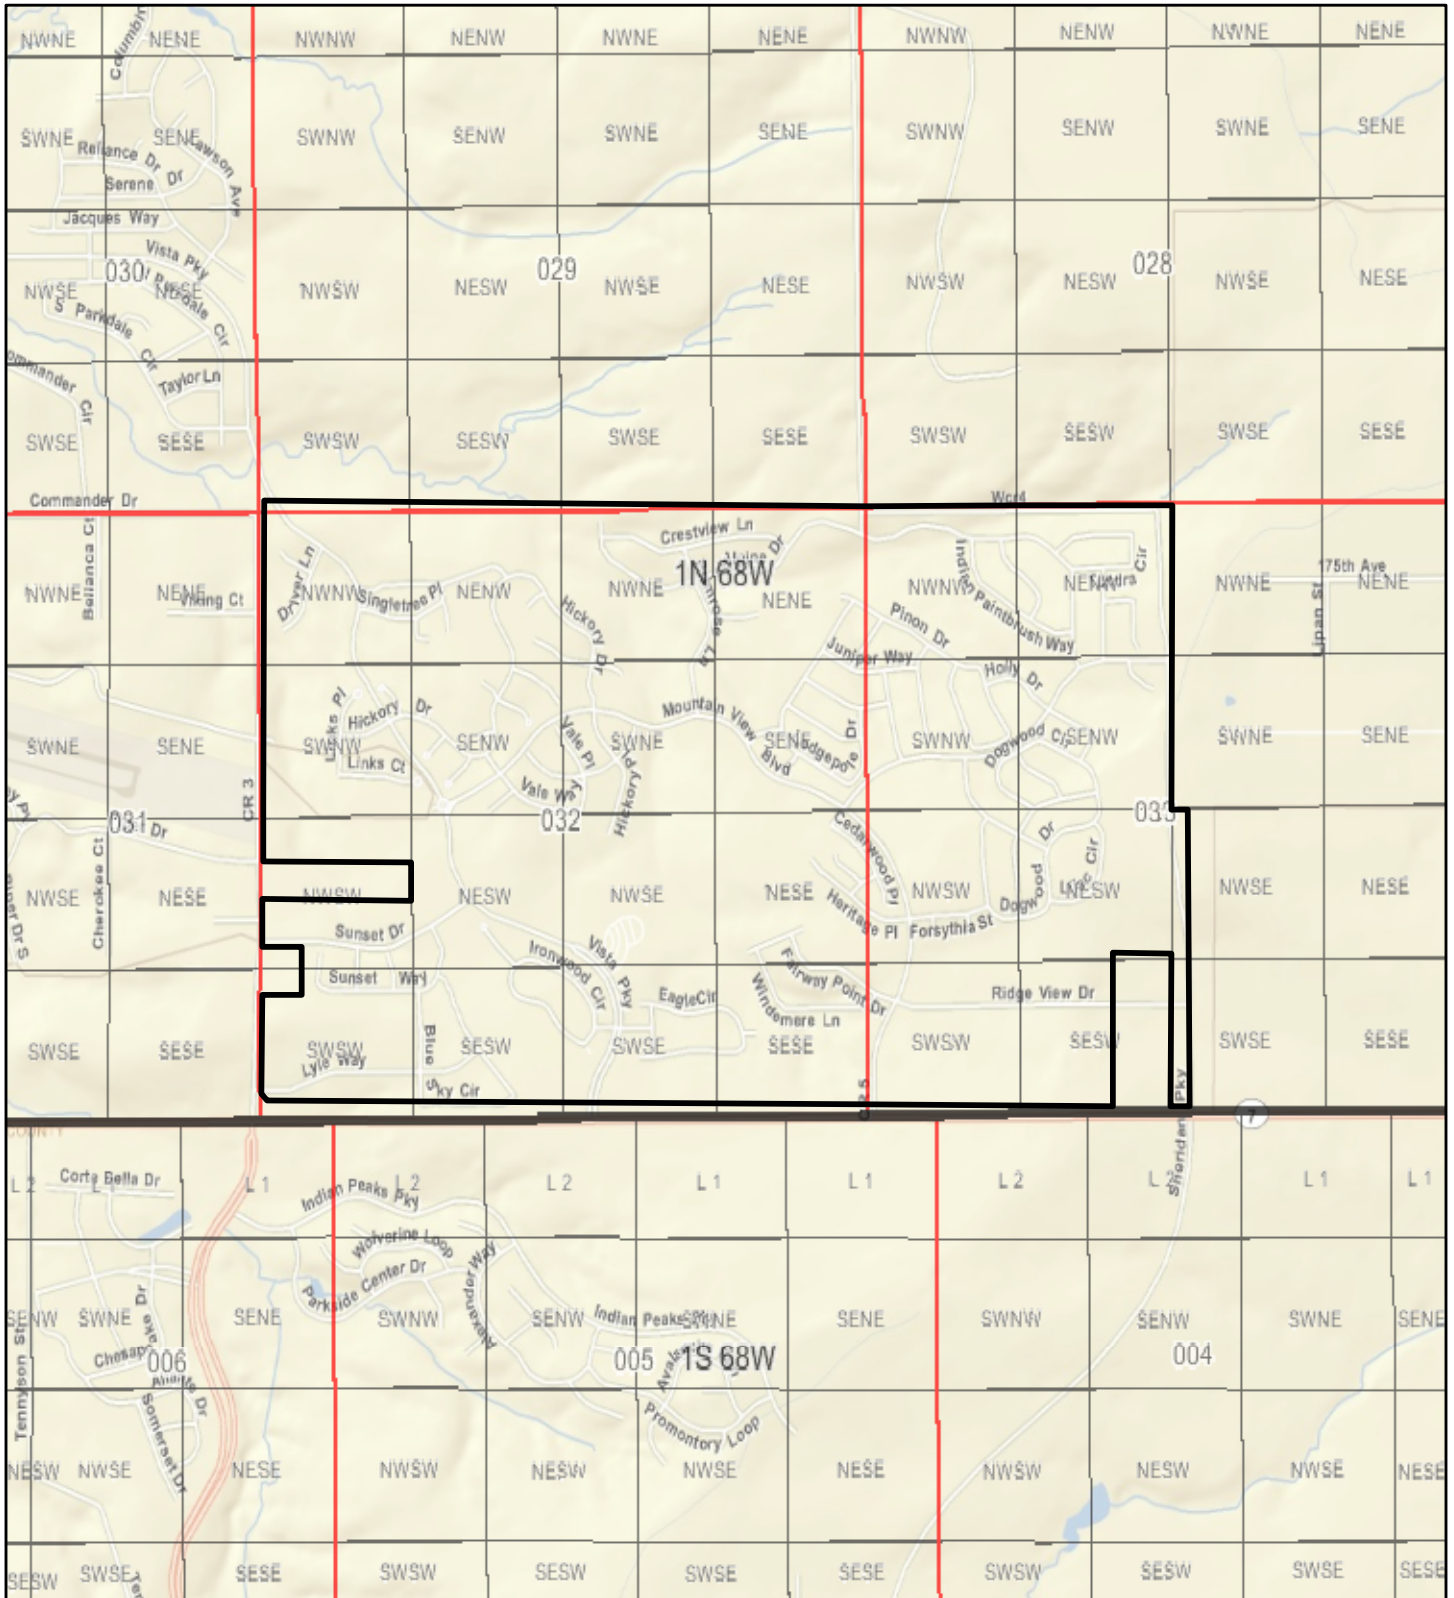

Vista Ridge Metropolitan District

LGID# 62123 December 22, 2009

Legal Description:
62123_VRMD_O_120800

NOLTE
BEYOND ENGINEERING