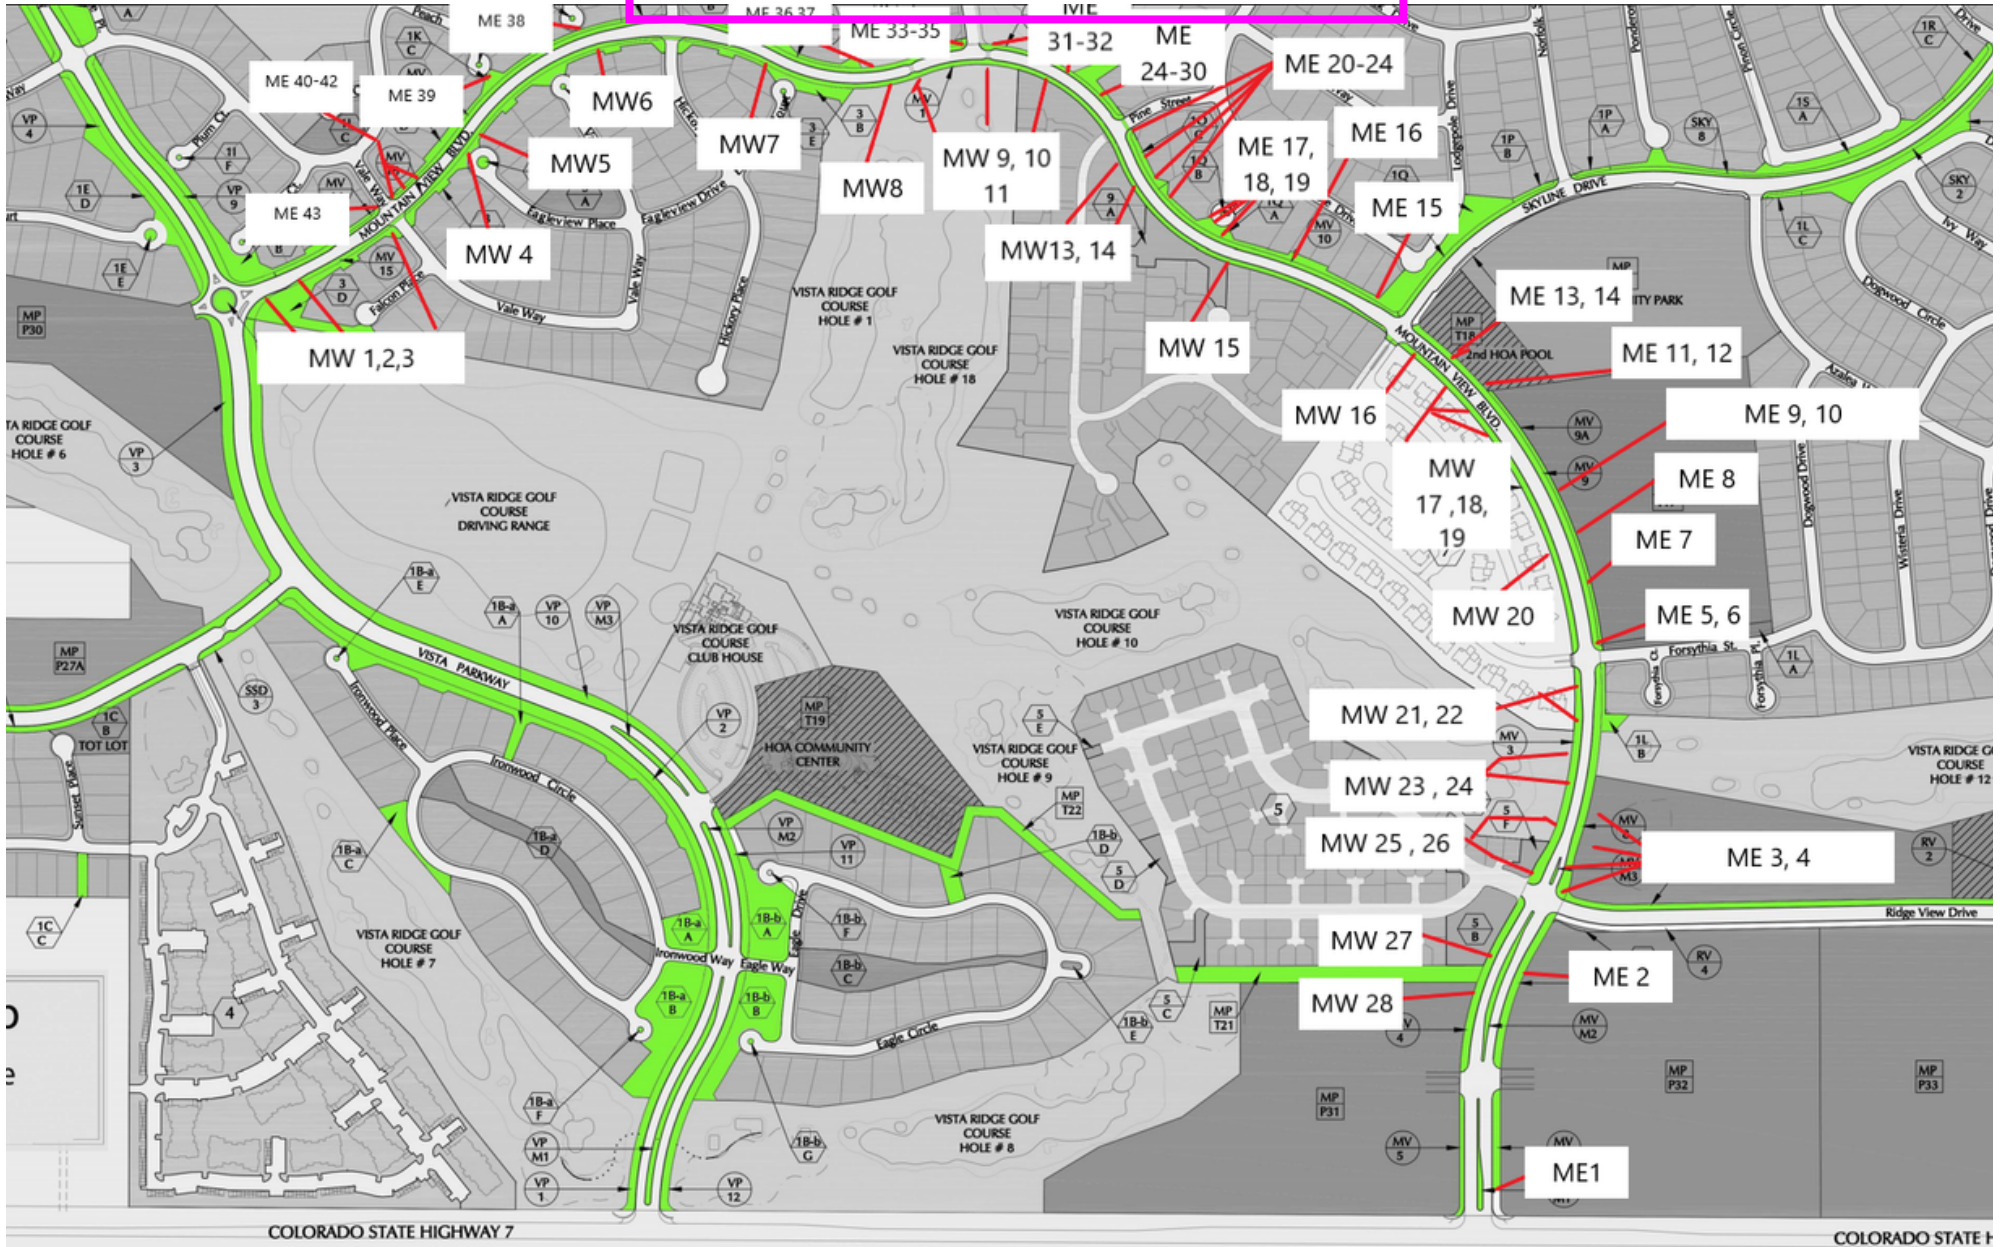

Overall map of Vista Ridge Metropolitan District

Phase 1

Alpine Ct. and Alpine Drive (A)

Phase 2

Sheridan Boulevard (North) (S)

Phase 3

Skyline Drive North (SLN) and Skyline Drive South (SLS)

Hickory Drive Trail (H)

Phase 4

Sheridan Boulevard (South) (S)

Phase 5

Ridge View Drive (RV)

Phase 6

Community Trail (T)

Vista Parkway West (VW) and Vista Parkway East (VE) North Hickory Drive (H)

Phase 8

Sunset Drive North (SNN) and Sunset Drive South (SNS)

Vista Parkway West (VW) and Vista Parkway East (VE) North Hickory Drive (H)

Phase 10

Primrose Lane (near Mountainview Blvd) (P)

Phase 10

Mountain View Blvd. West (MW) and Mountain View Blvd. East (ME)