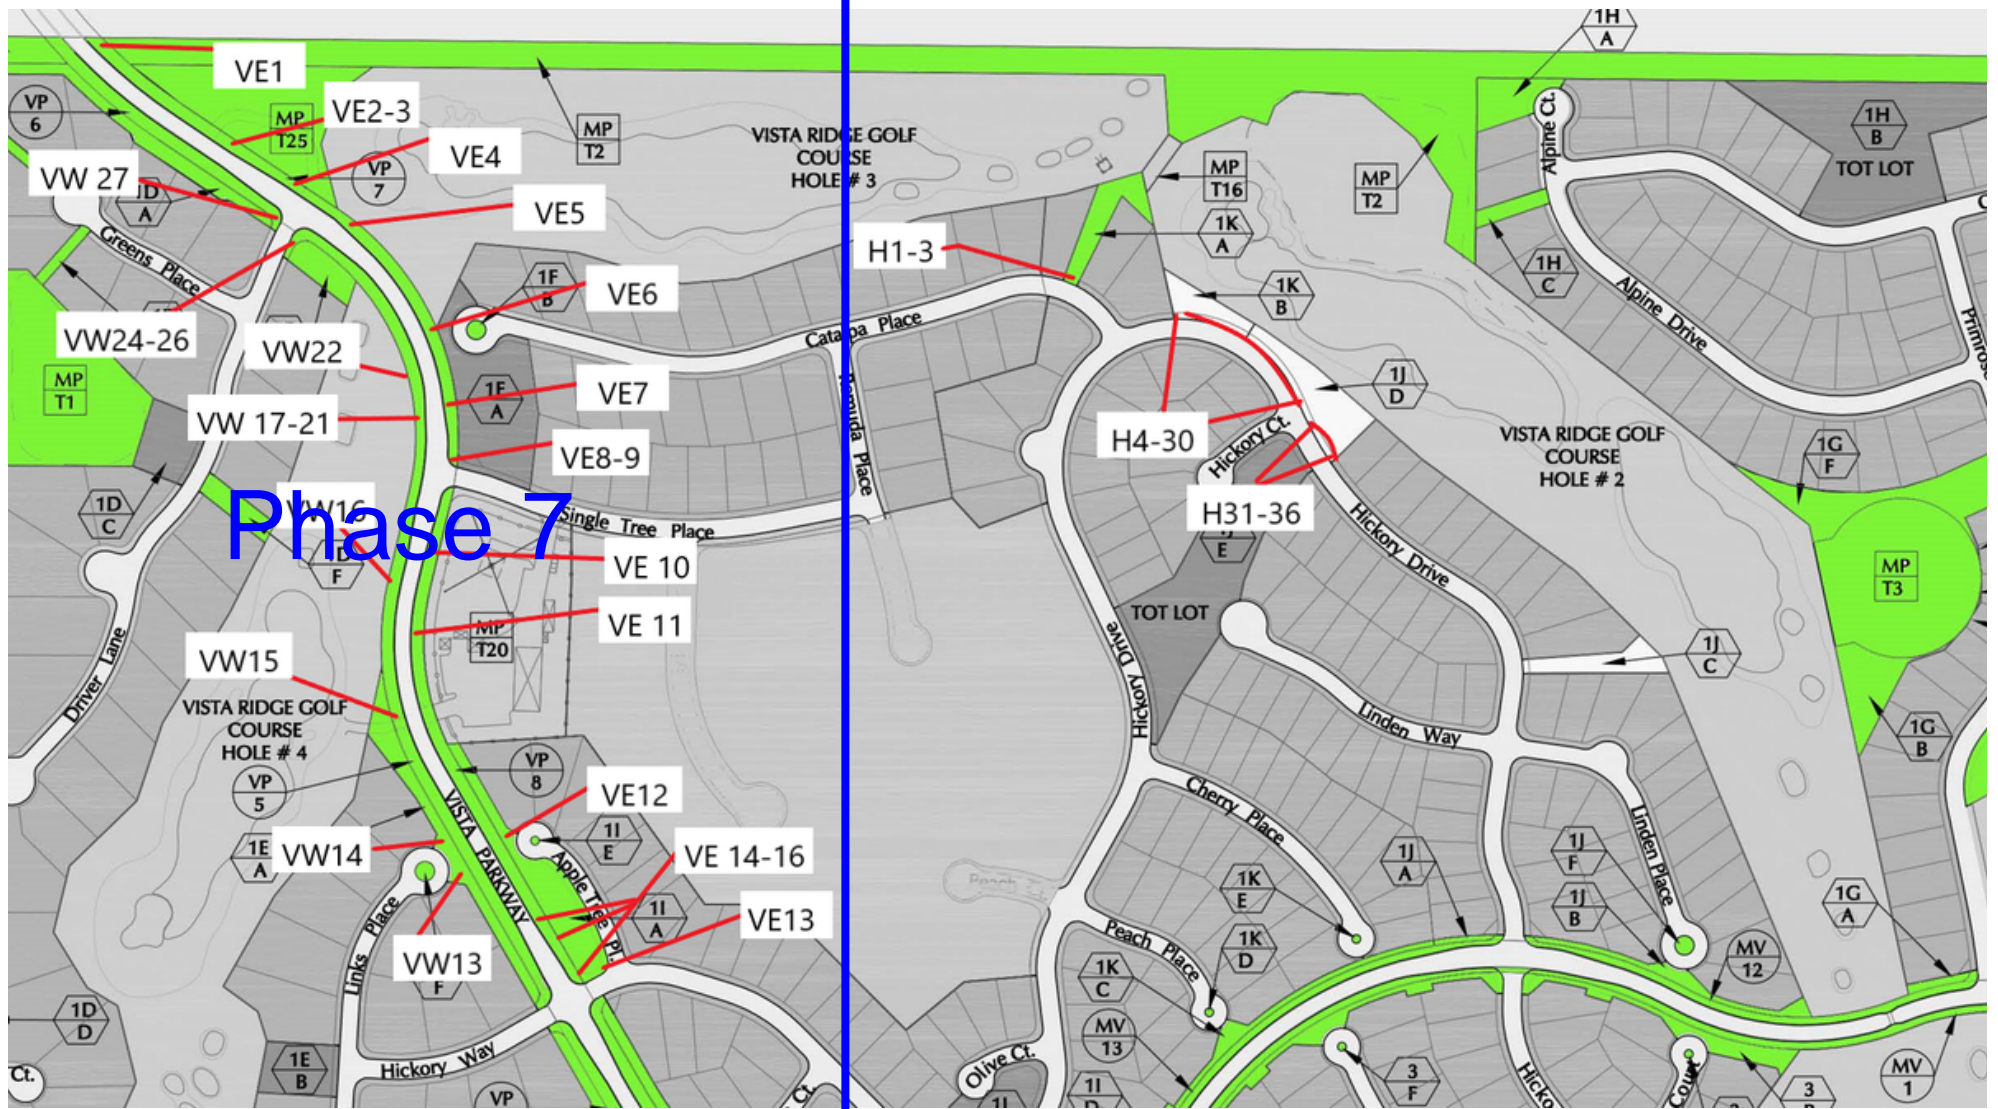

Overall map of Vista Ridge Metropolitan District

Phase 1

Alpine Ct. and Alpine Drive (A)

Phase 2

Sheridan Boulevard (North) (S)

Phase 3

Skyline Drive North (SLN) and Skyline Drive South (SLS)

Hickory Drive Trail (H)

Phase 4

Sheridan Boulevard (South) (S)

Phase 5

Ridge View Drive (RV)

Phase 6

Community Trail (T)

Vista Parkway West (VW) and Vista Parkway East (VE) North Hickory Drive (H)

Phase 8

Sunset Drive North (SNN) and Sunset Drive South (SNS)

Vista Parkway West (VW) and Vista Parkway East (VE) North Hickory Drive (H)

Phase 10

Primrose Lane (near Mountainview Blvd) (P)

Phase 10

Mountain View Blvd. West (MW) and Mountain View Blvd. East (ME)