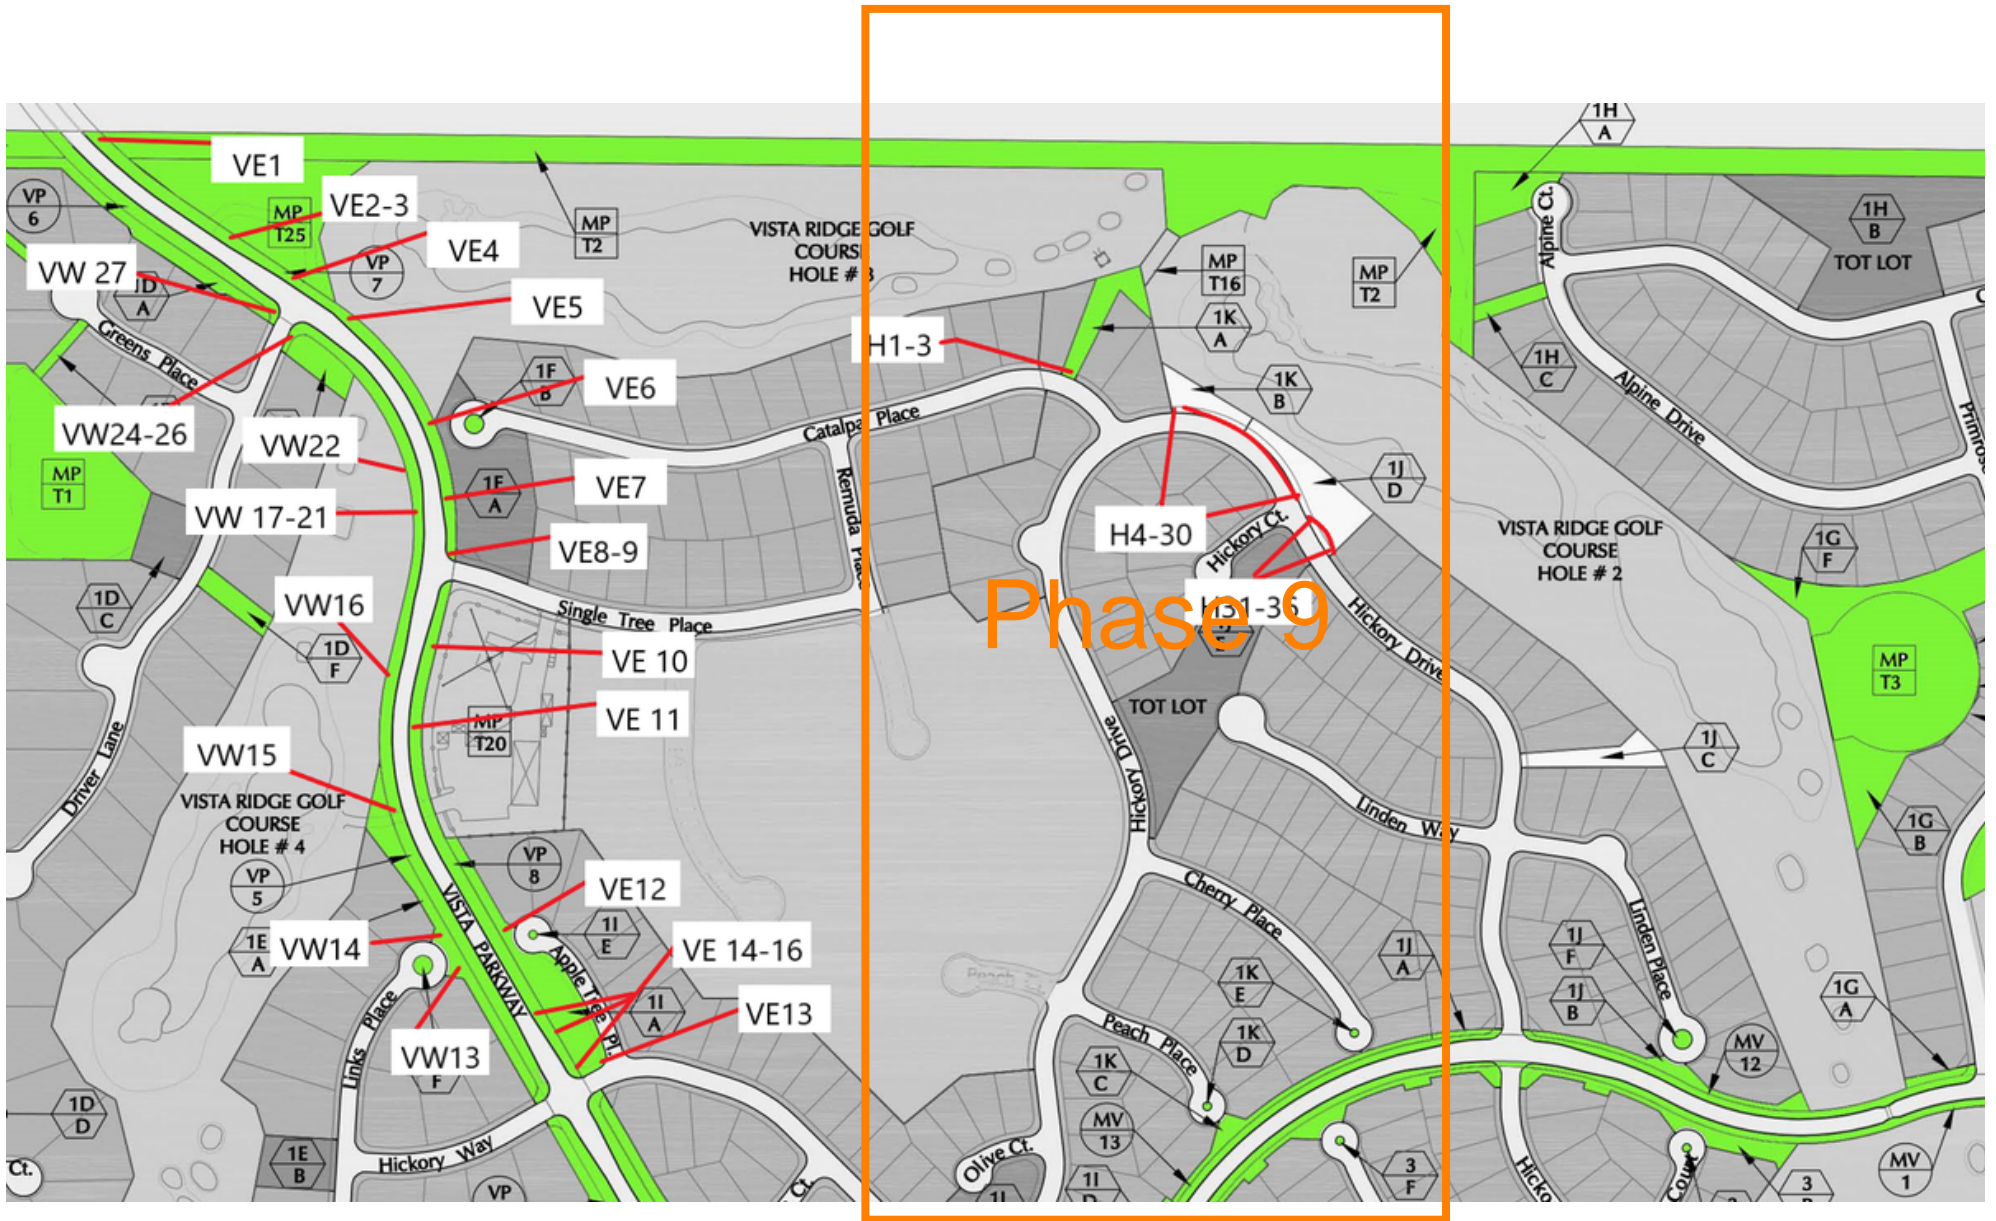

Overall map of Vista Ridge Metropolitan District

Phase 1

Alpine Ct. and Alpine Drive (A)

Phase 2

Sheridan Boulevard (North) (S)

Phase 3

Skyline Drive North (SLN) and Skyline Drive South (SLS)

Hickory Drive Trail (H)

Phase 4

Sheridan Boulevard (South) (S)

Phase 5

Ridge View Drive (RV)

Phase 6

Community Trail (T)

Vista Parkway West (VW) and Vista Parkway East (VE) North Hickory Drive (H)

Phase 8

Sunset Drive North (SNN) and Sunset Drive South (SNS)

Vista Parkway West (VW) and Vista Parkway East (VE) North Hickory Drive (H)

Phase 10

Primrose Lane (near Mountainview Blvd) (P)

Phase 10

Mountain View Blvd. West (MW) and Mountain View Blvd. East (ME)