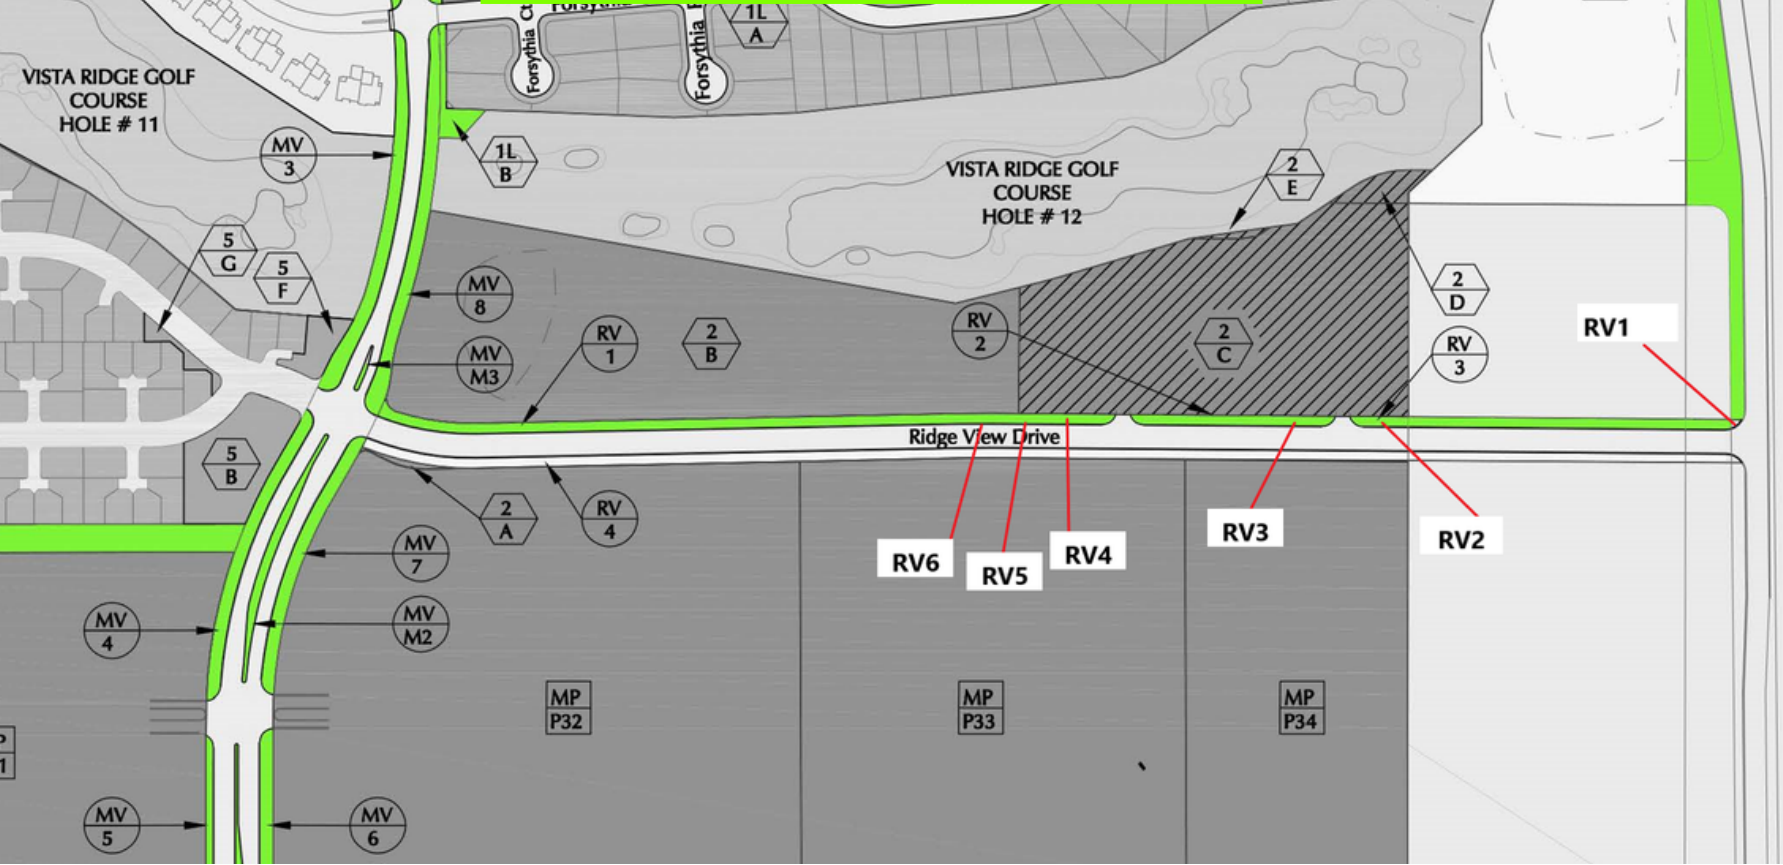

Overall map of Vista Ridge Metropolitan District

Phase 1

Alpine Ct. and Alpine Drive (A)

Phase 2

Sheridan Boulevard (North) (S)

Phase 3

Skyline Drive North (SLN) and Skyline Drive South (SLS)

Hickory Drive Trail (H)

Phase 4

Sheridan Boulevard (South) (S)

Phase 5

Ridge View Drive (RV)

Phase 6

Community Trail (T)

Vista Parkway West (VW) and Vista Parkway East (VE) North Hickory Drive (H)

Phase 8

Sunset Drive North (SNN) and Sunset Drive South (SNS)

Vista Parkway West (VW) and Vista Parkway East (VE) North Hickory Drive (H)

Phase 10

Primrose Lane (near Mountainview Blvd) (P)

Phase 10

Mountain View Blvd. West (MW) and Mountain View Blvd. East (ME)