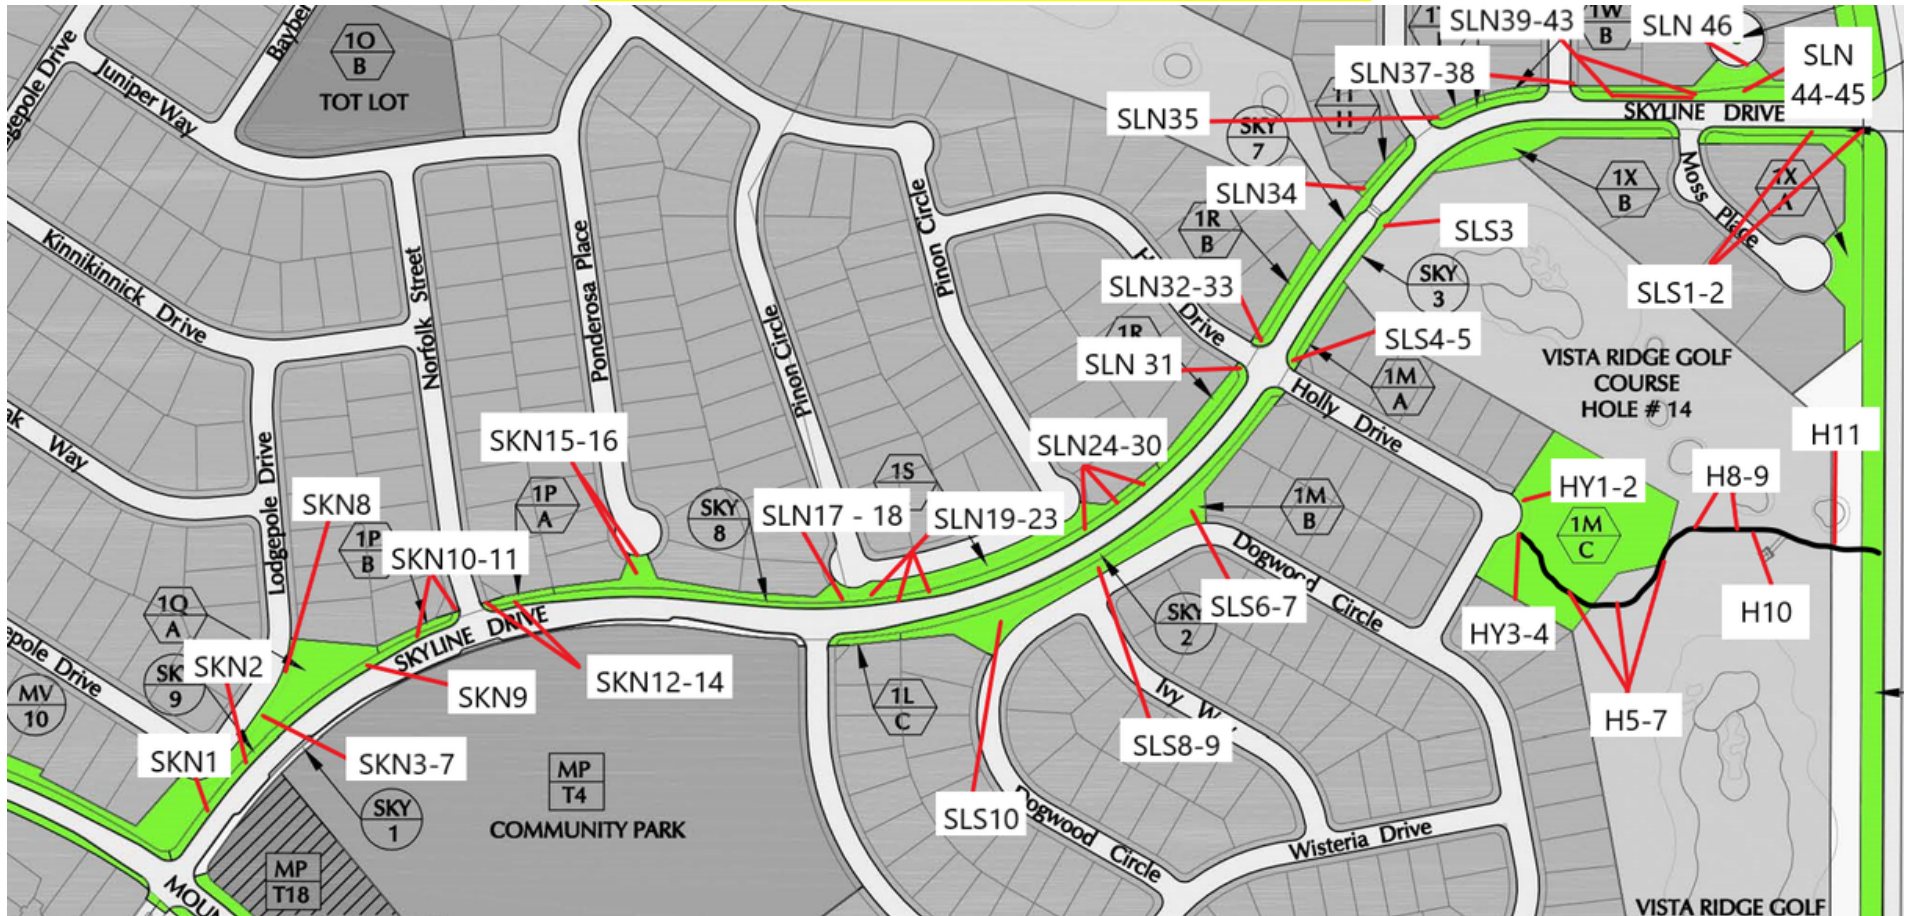

Overall map of Vista Ridge Metropolitan District

Phase 1

Alpine Ct. and Alpine Drive (A)

Phase 2

Sheridan Boulevard (North) (S)

Phase 3

Skyline Drive North (SLN) and Skyline Drive South (SLS)

Hickory Drive Trail (H)

Phase 4

Sheridan Boulevard (South) (S)

Phase 5

Ridge View Drive (RV)

Phase 6

Community Trail (T)

Vista Parkway West (VW) and Vista Parkway East (VE) North Hickory Drive (H)

Phase 8

Sunset Drive North (SNN) and Sunset Drive South (SNS)

Vista Parkway West (VW) and Vista Parkway East (VE) North Hickory Drive (H)

Phase 10

Primrose Lane (near Mountainview Blvd) (P)

Phase 10

Mountain View Blvd. West (MW) and Mountain View Blvd. East (ME)