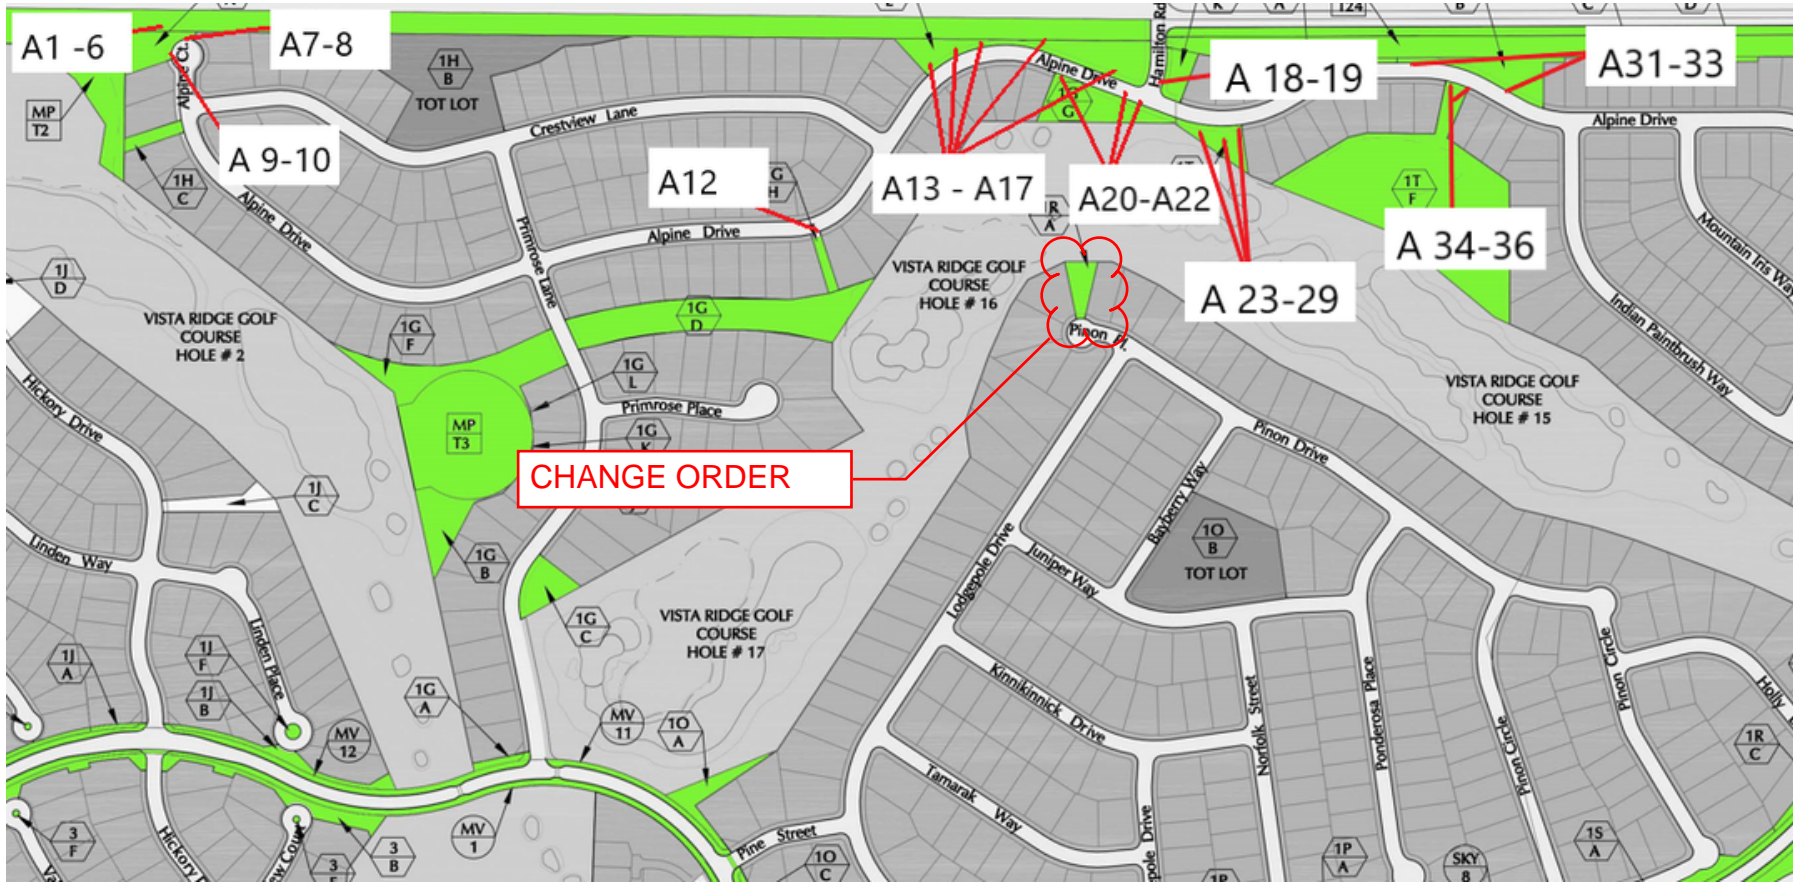

Overall map of Vista Ridge Metropolitan District

Phase 1

Alpine Ct. and Alpine Drive (A)

Phase 2

Sheridan Boulevard (North) (S)

Phase 3

Skyline Drive North (SLN) and Skyline Drive South (SLS)

Hickory Drive Trail (H)

Phase 4

Sheridan Boulevard (South) (S)

Phase 5

Ridge View Drive (RV)

Phase 6

Community Trail (T)

Vista Parkway West (VW) and Vista Parkway East (VE) North Hickory Drive (H)

Phase 8

Sunset Drive North (SNN) and Sunset Drive South (SNS)

Vista Parkway West (VW) and Vista Parkway East (VE) North Hickory Drive (H)

Phase 10

Primrose Lane (near Mountainview Blvd) (P)

Phase 10

Mountain View Blvd. West (MW) and Mountain View Blvd. East (ME)