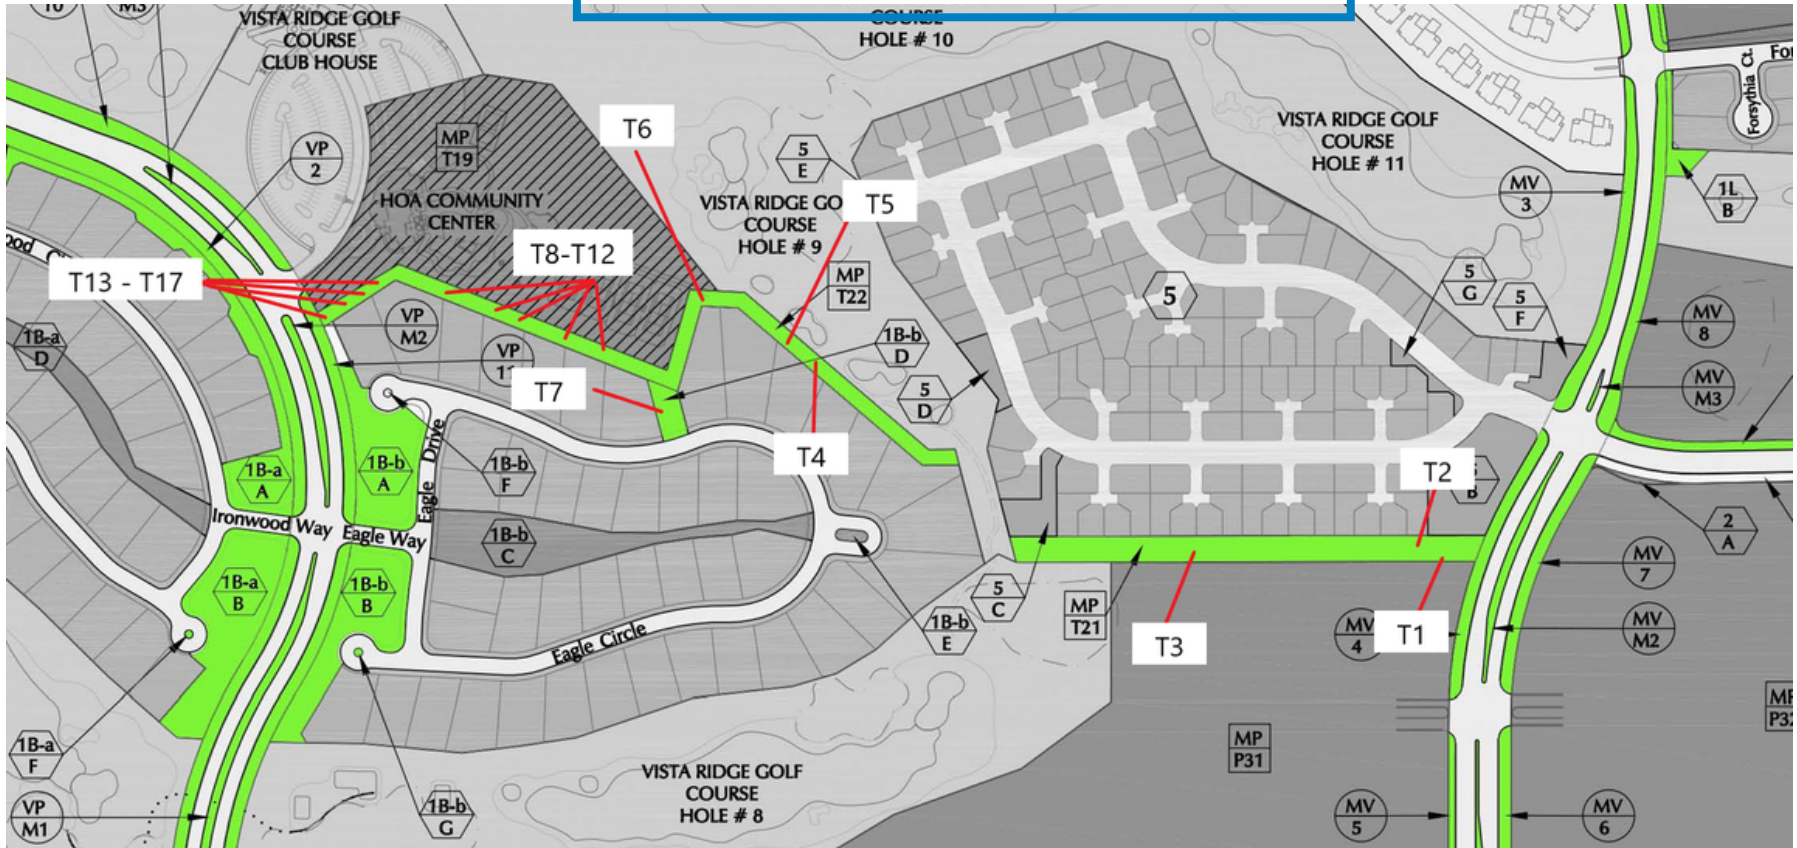

Overall map of Vista Ridge Metropolitan District

Phase 1

Alpine Ct. and Alpine Drive (A)

Phase 2

Sheridan Boulevard (North) (S)

Phase 3

Skyline Drive North (SLN) and Skyline Drive South (SLS)

Hickory Drive Trail (H)

Phase 4

Sheridan Boulevard (South) (S)

Phase 5

Ridge View Drive (RV)

Phase 6

Community Trail (T)

Vista Parkway West (VW) and Vista Parkway East (VE) North Hickory Drive (H)

Phase 8

Sunset Drive North (SNN) and Sunset Drive South (SNS)

Vista Parkway West (VW) and Vista Parkway East (VE) North Hickory Drive (H)

Phase 10

Primrose Lane (near Mountainview Blvd) (P)

Phase 10

Mountain View Blvd. West (MW) and Mountain View Blvd. East (ME)