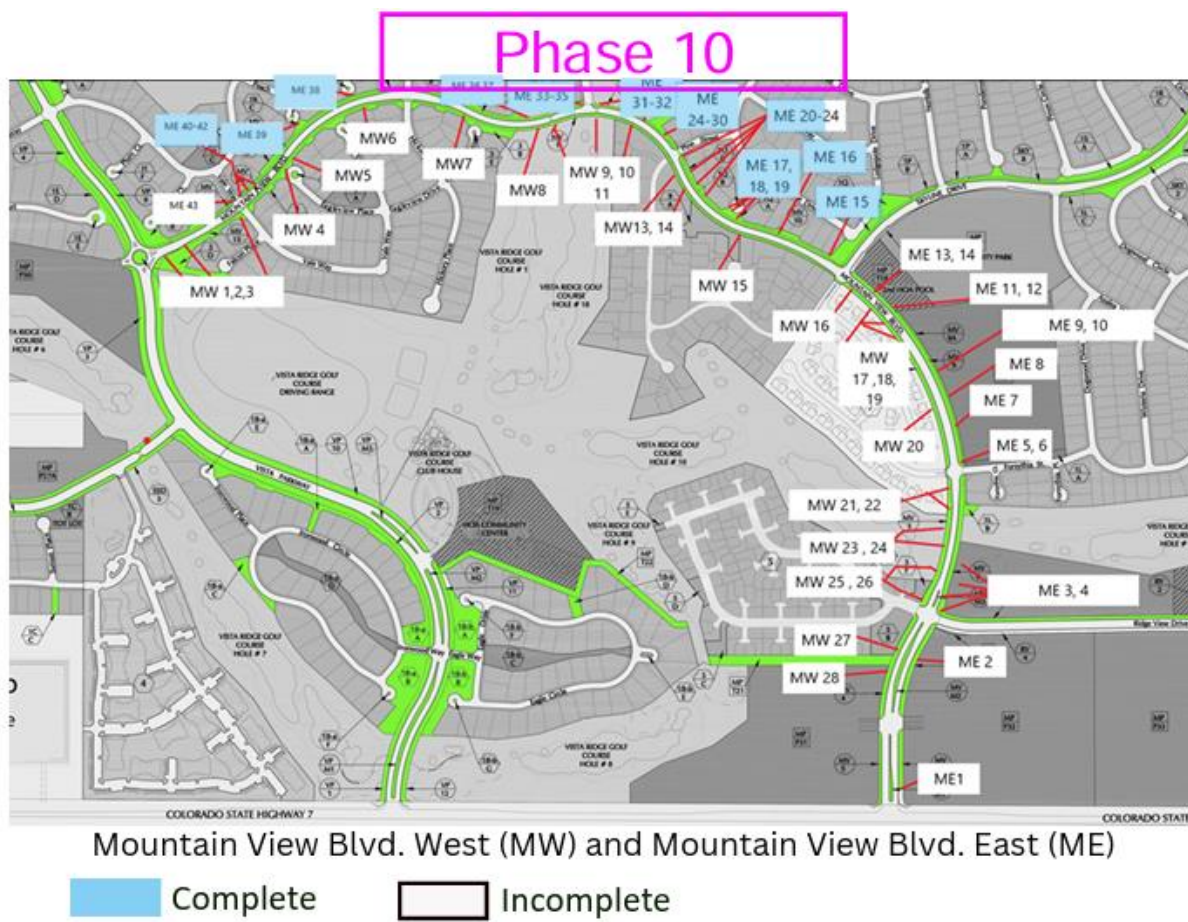

# VISTA RIDGE SIDEWALK REPAIR PROJECT

3/25/24

ME17, ME18, AND ME19 COMPLETED

ME21, ME22, AND ME23 COMPLETED

ME24 INCOMPLETE

ME25, ME26, ME27, ME28, ME29, ME30, ME31, AND ME32 COMPLETED

ME33 AND ME34 COMPLETED

ME35, ME36, ME37 COMPLETED

ME38 AND ME39 INCOMPLETE

ME41 AND ME42 COMPLETED