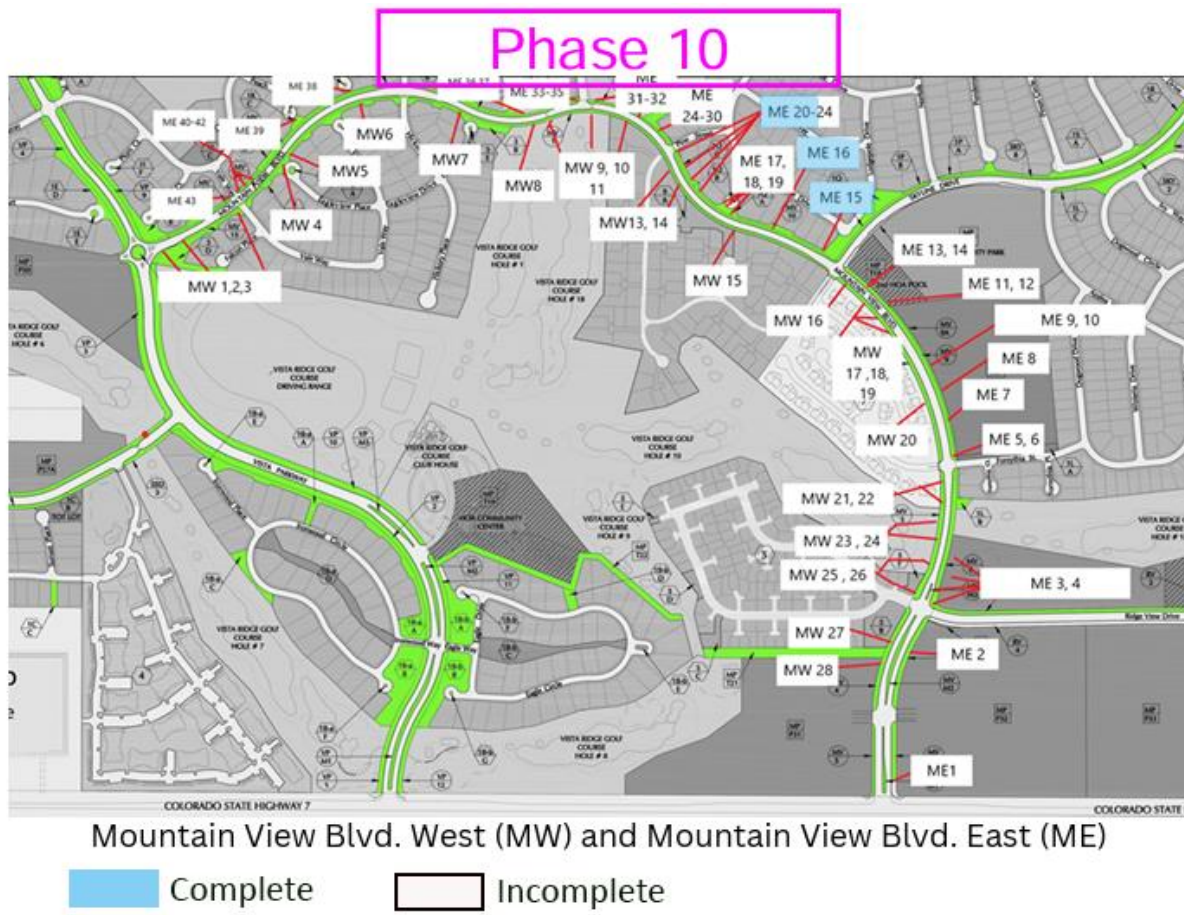

## Phase 3

Skyline Drive North (SLN) and Skyline Drive South (SLS)

Hickory Drive Trail (H)

Complete  
Incomplete

SKN1, SKN2, SKN3, SKN4, SKN5, SKN6, AND SKN7 COMPLETE

SKN8, SKN9, AND SKN10 COMPLETE

SKN11. SKN12, SKN13, SKN14, SKN15, AND SKN16 COMPLETE

ME15, ME16, AND ME17 COMPLETE

ME18 AND ME19 INCOMPLETE

ME21, ME22, AND ME23 COMPLETE

ME23, ME25, ME26, ME27, AND ME28 COMPLETE

ME24 INCOMPLETE