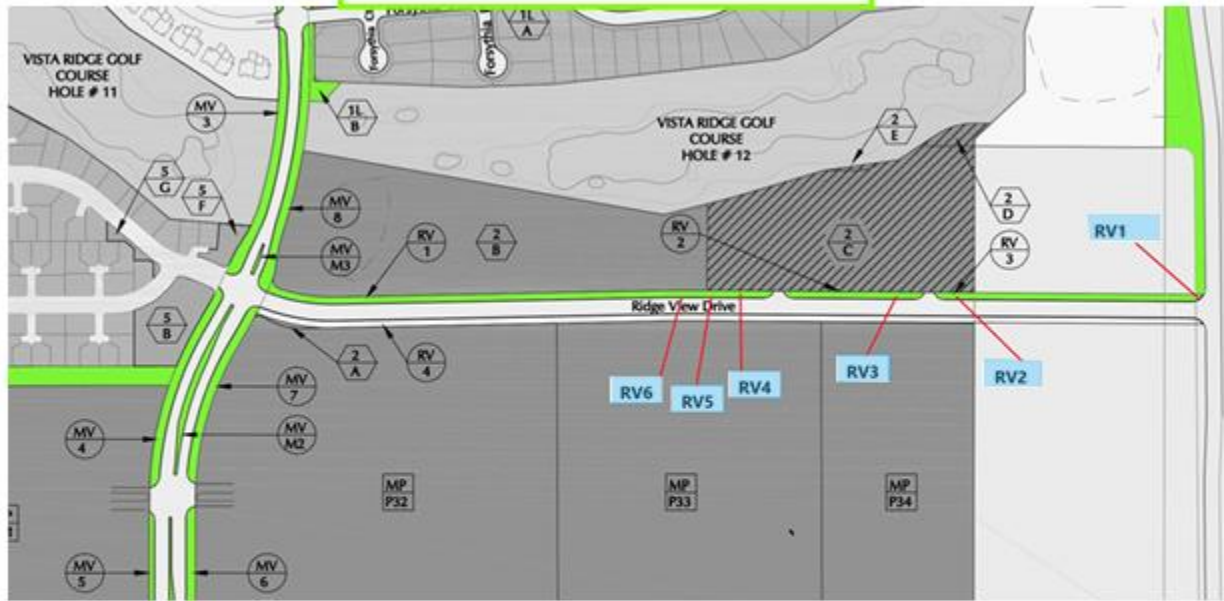

VISTA RIDGE SIDEWALK REPAIR PROGRESS REPORT

4/26/24 REVISED

S1, S2, AND S3 COMPLETE

S4, S5, S6, AND S7 COMPLETE

S8 AND S9 COMPLETE

S10, S11, AND S12 COMPLETE

S13, S14, S15, S16, AND S17 COMPLETE

Phase 5

Complete

Incomplete

Ridge View Drive (RV)

RV1, RV2, AND RV3 COMPLETE

RV4, RV5, AND RV6 COMPLETE

Phase 6

-  Complete
 -  Incomplete
- Community Trail (T)

T1 AND T2 COMPLETE

T3 COMPLETE BUT DAMAGED

T4, T5, AND T6 COMPLETE

T7, T8, AND T9 COMPLETE

T10, T11, AND T12 COMPLETE

T13, T14, T15, T16, AND T17 COMPLETE

Phase 8

Sunset Drive North (SNN) and Sunset Drive South (SNS)

-  Complete
-  Incomplete

SNN1, SNN2, AND SNN3 COMPLETE

SNN4, SNN5, SNS1, AND SNS2 COMPLETE

SNS3, SNS4, SNS5, SNS6, SNS7, ANS SNS8 COMPLETE

Vista Parkway West (VW) and Vista Parkway East (VE) North
Hickory Drive (H)

- Complete
- Incomplete