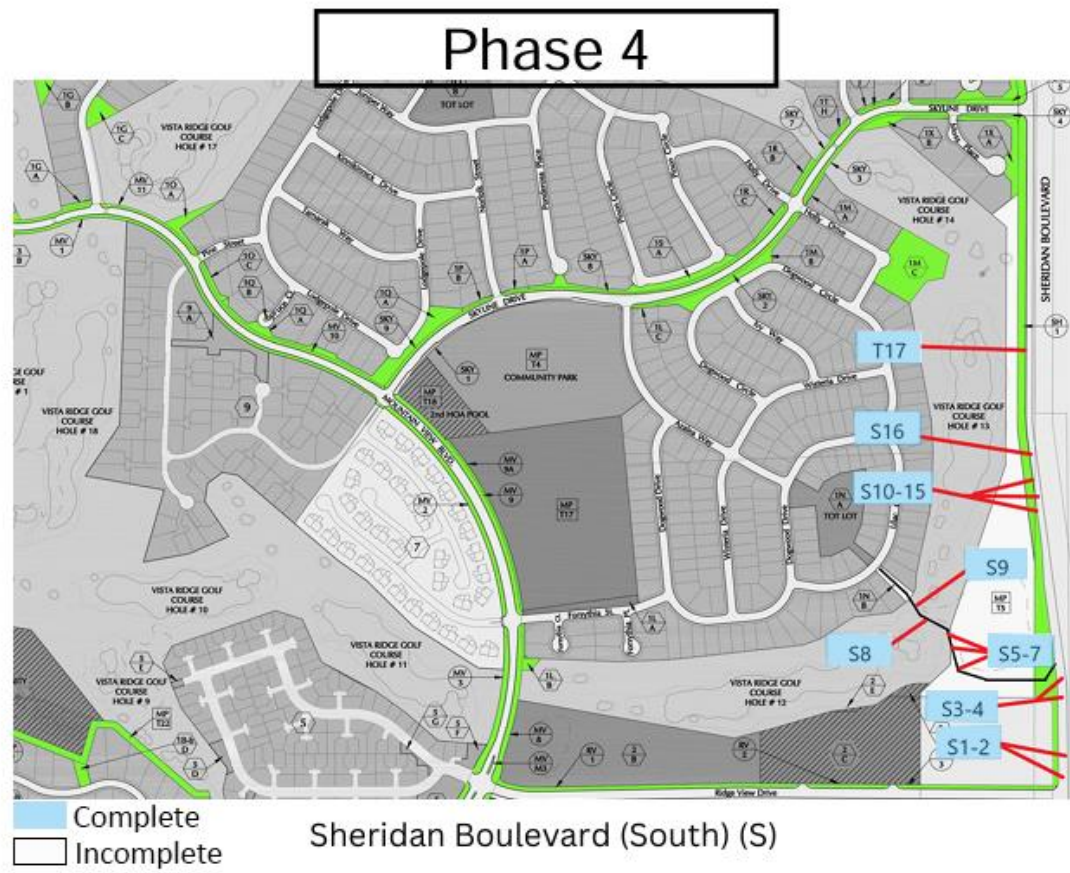

VISTA RIDGE SIDEWALK REPAIR PROGRESS REPORT

4/26/24 REVISED

S1, S2, AND S3 COMPLETE

S4, S5, S6, AND S7 COMPLETE

S8 AND S9 COMPLETE

S10, S11, AND S12 COMPLETE

S13, S14, S15, S16, AND S17 COMPLETE

Phase 5

Complete

Incomplete

Ridge View Drive (RV)

RV1, RV2, AND RV3 COMPLETE

RV4, RV5, AND RV6 COMPLETE

Phase 6

-  Complete
 -  Incomplete
- Community Trail (T)

T1 AND T2 COMPLETE

T3 COMPLETE BUT DAMAGED

T4, T5, AND T6 COMPLETE

T7, T8, AND T9 COMPLETE

T10, T11, AND T12 COMPLETE

T13, T14, T15, T16, AND T17 COMPLETE

Phase 8

Sunset Drive North (SNN) and Sunset Drive South (SNS)

-  Complete
-  Incomplete

SNN1, SNN2, AND SNN3 COMPLETE

SNN4, SNN5, SNS1, AND SNS2 COMPLETE

SNS3, SNS4, SNS5, SNS6, SNS7, ANS SNS8 COMPLETE

Vista Parkway West (VW) and Vista Parkway East (VE) North
Hickory Drive (H)

- Complete
- Incomplete