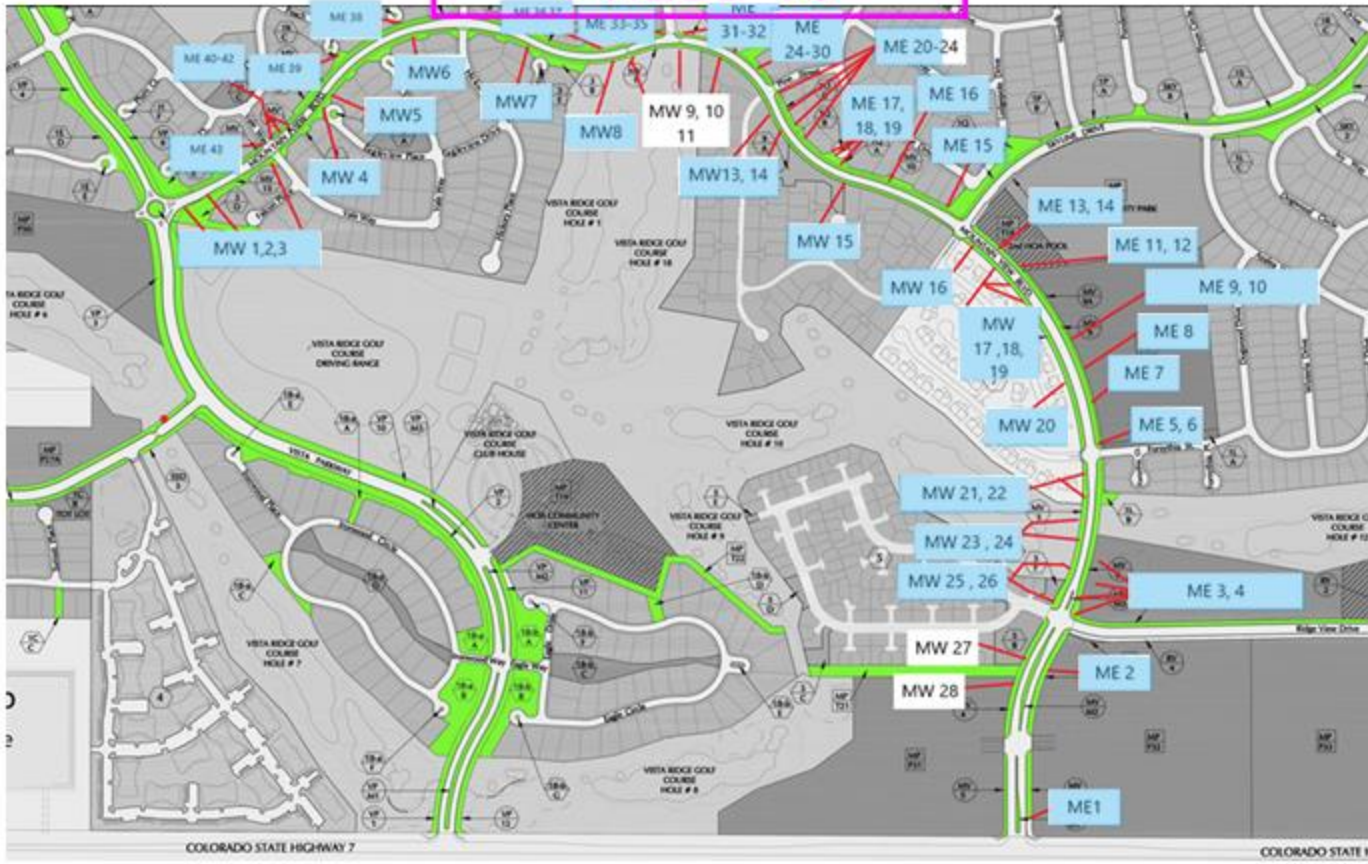

T3 COMPLETE BUT DAMAGED

T4, T5, AND T6 COMPLETE

T7, T8, AND T9 COMPLETE

T10, T11, AND T12 COMPLETE

T13, T14, T15, T16, AND T17 COMPLETE

Phase 8

Sunset Drive North (SNN) and Sunset Drive South (SNS)

-  Complete
-  Incomplete

SNN1, SNN2, AND SNN3 COMPLETE

SNN4, SNN5, SNS1, AND SNS2 COMPLETE

SNS3, SNS4, SNS5, SNS6, SNS7, ANS SNS8 COMPLETE

Vista Parkway West (VW) and Vista Parkway East (VE) North
Hickory Drive (H)

- Complete
- Incomplete

H1-H30 COMPLETE

H31-H36 COMPLETE

Phase 10

Mountain View Blvd. West (MW) and Mountain View Blvd. East (ME)

Complete Incomplete

MW1, MW2, AND MW3 COMPLETE

MW4, MW5, AND MW6 COMPLETE

MW7 AND MW8 COMPLETE

MW9, MW10, MW11 AND MW12 INCOMPLETE

MW13, MW14, AND MW15 COMPLETE

MW16, MW17, AND MW18 COMPLETE

MW19-MW26 COMPLETE

ME1, ME2, AND ME3 COMPLETE

ME4, ME5, ME6, AND ME7 COMPLETE

ME9, ME10, ME11, AND ME12 COMPLETE