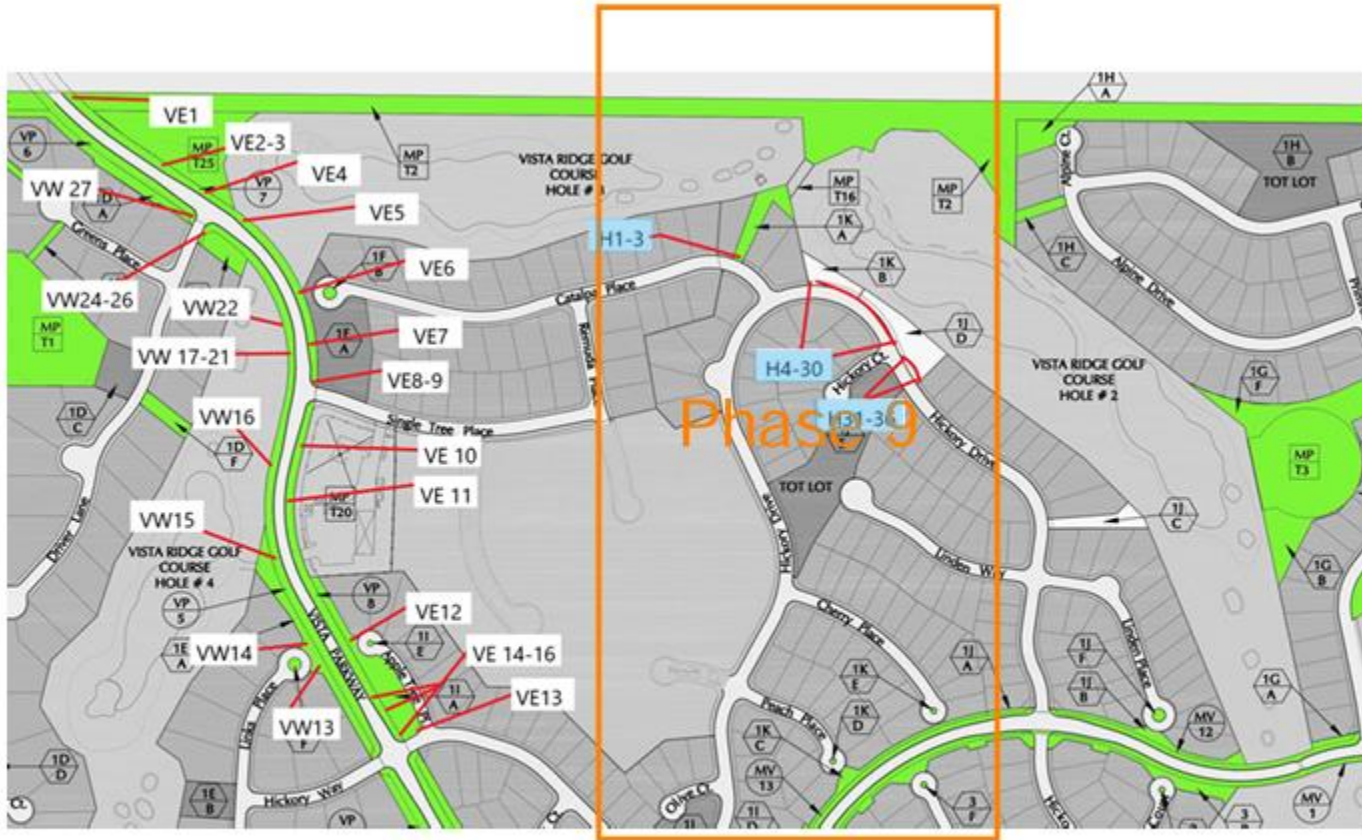

Complete

Incomplete

Ridge View Drive (RV)

RV1, RV2, AND RV3 COMPLETE

RV4, RV5, AND RV6 COMPLETE

Phase 6

-  Complete
 -  Incomplete
- Community Trail (T)

T1 AND T2 COMPLETE

T3 COMPLETE BUT DAMAGED

T4, T5, AND T6 COMPLETE

T7, T8, AND T9 COMPLETE

T10, T11, AND T12 COMPLETE

T13, T14, T15, T16, AND T17 COMPLETE

Phase 8

Sunset Drive North (SNN) and Sunset Drive South (SNS)

-  Complete
-  Incomplete

SNN1, SNN2, AND SNN3 COMPLETE

SNN4, SNN5, SNS1, AND SNS2 COMPLETE

SNS3, SNS4, SNS5, SNS6, SNS7, ANS SNS8 COMPLETE

Vista Parkway West (VW) and Vista Parkway East (VE) North
Hickory Drive (H)

- Complete
- Incomplete

H1-H30 COMPLETE

H31-H36 COMPLETE

Phase 10

Mountain View Blvd. West (MW) and Mountain View Blvd. East (ME)

Complete Incomplete

MW1, MW2, AND MW3 COMPLETE

MW4, MW5, AND MW6 COMPLETE

MW7 AND MW8 COMPLETE