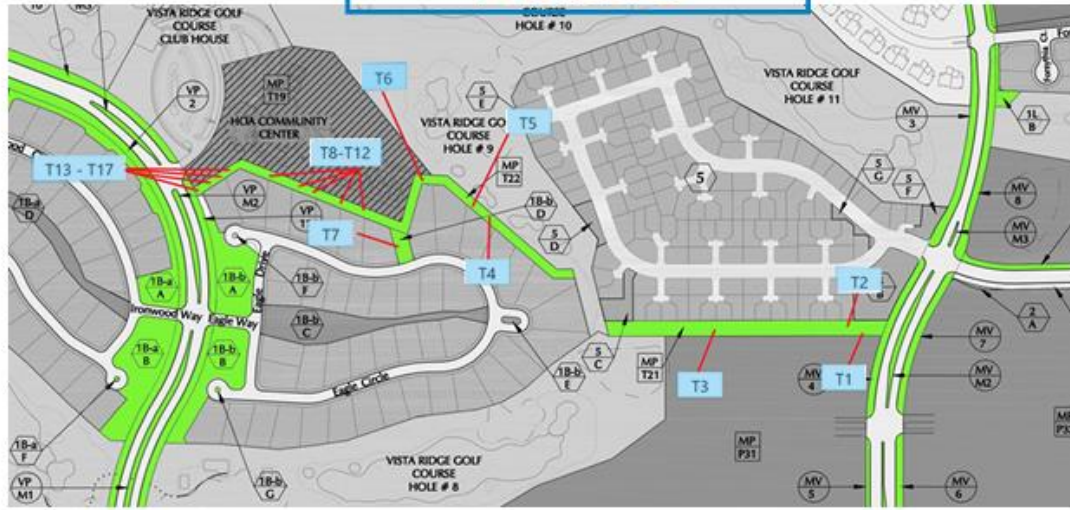

Complete

Incomplete

Ridge View Drive (RV)

RV1, RV2, AND RV3 COMPLETE

RV4, RV5, AND RV6 COMPLETE

Phase 6

-  Complete
 -  Incomplete
- Community Trail (T)

T1 AND T2 COMPLETE

T3 COMPLETE BUT DAMAGED

T4, T5, AND T6 COMPLETE

T7, T8, AND T9 COMPLETE

T10, T11, AND T12 COMPLETE

T13, T14, T15, T16, AND T17 COMPLETE

Phase 8

Sunset Drive North (SNN) and Sunset Drive South (SNS)

-  Complete
-  Incomplete

SNN1, SNN2, AND SNN3 COMPLETE

SNN4, SNN5, SNS1, AND SNS2 COMPLETE

SNS3, SNS4, SNS5, SNS6, SNS7, ANS SNS8 COMPLETE

Vista Parkway West (VW) and Vista Parkway East (VE) North
Hickory Drive (H)

- Complete
- Incomplete

H1-H30 COMPLETE

H31-H36 COMPLETE

Phase 10

Mountain View Blvd. West (MW) and Mountain View Blvd. East (ME)

Complete Incomplete

MW1, MW2, AND MW3 COMPLETE

MW4, MW5, AND MW6 COMPLETE

MW7 AND MW8 COMPLETE